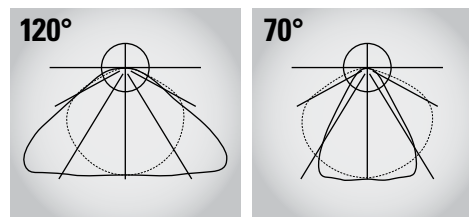

PART NUMBER BUILDER

LULS30K40120TS18	LULS							
EXAMPLE	FIXTURE TYPE	COLOR TEMP	FIXTURE WATTAGE	BEAM ANGLE	LENS OPTION	LENGTH NOMINAL - ASSEMBLED		
	LULS Lumenrail Linear	27K - 2700°K 30K - 3000°K 35K - 3500°K 40K - 4000°K 50K - 5000°K	BLU - Blue GRN - Green RED - Red AMB - Wildlife Amber	20 - 1.85 W/FT 40 - 3.57 W/FT 60 - 5.45 W/FT	70 - 70° Spread 120 - 120° Spread	TS - Transparent Symmetric MS - Matte Symmetric	6 - 7.64" 12 - 13.51" 18 - 19.39" 24 - 25.33" 30 - 31.23" 36 - 37.14" 42 - 43.07"	48 - 48.95" 54 - 54.89" 60 - 60.83" 66 - 67.20" 72 - 73.20" 78 - 79.20" 84 - 85.20"

PHOTOMETRICS

The symmetric output can be specified in narrow (70°) or industry leading wide (120°) beam spreads. Installed in Wagner Lumenrail®, Lumenlinear achieves full IES cutoff. Reports to view or download are available by scanning the QR code or visiting our website.