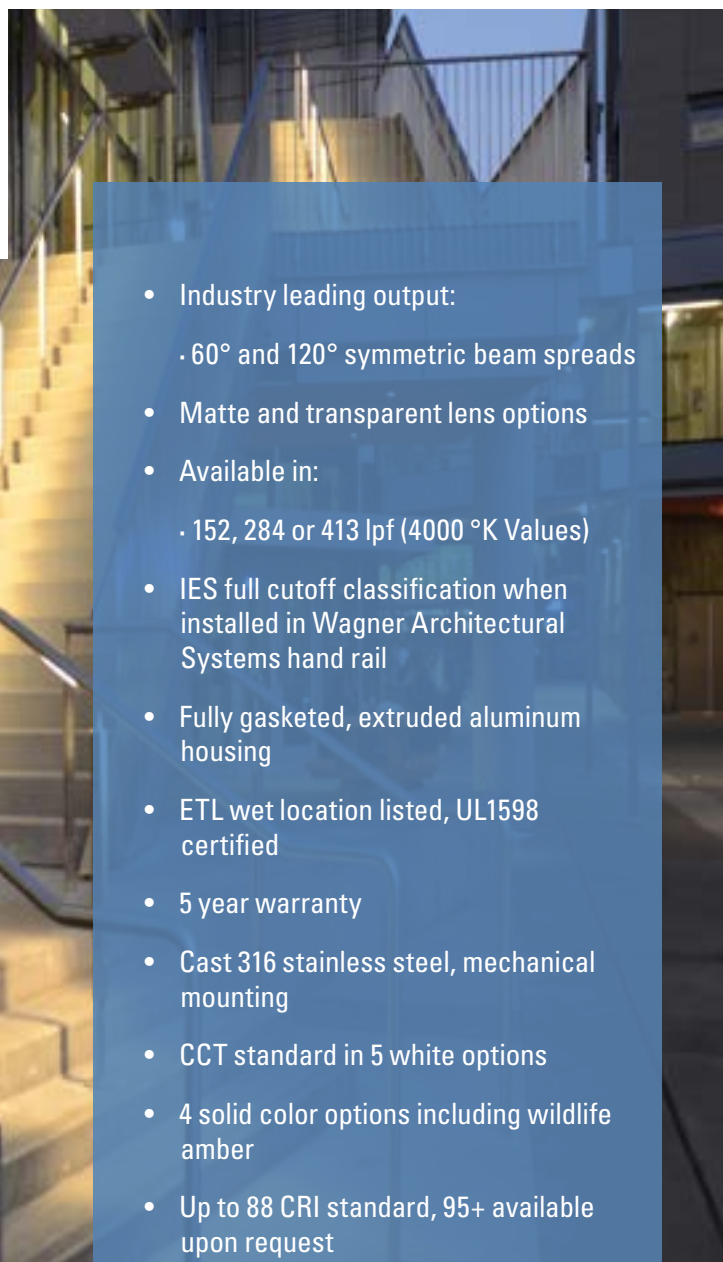

LUMENLINEAR™ SYMMETRIC

ANOTHER LUMENRAIL® COMPONENT FOR LIFE SAFETY AND LIGHT.

Our linear product is a state-of-the-art, low-voltage LED light fixture that provides exceptional lighting performance to enhance any stairway, ramp or walkway application. Its soft light provides ample illumination for safety and ambiance without the glare or harshness of overhead lighting. Available with warm, neutral or cool white color temperatures, and a range of solid color options for static hues. Standard, mid and high output offerings make Lumenlinear a highly flexible and practical solution for adding beauty and light to your life safety installations.

- Industry leading output:
 - 60° and 120° symmetric beam spreads
- Matte and transparent lens options
- Available in:
 - 152, 284 or 413 lpf (4000 °K Values)
- IES full cutoff classification when installed in Wagner Architectural Systems hand rail
- Fully gasketed, extruded aluminum housing
- ETL wet location listed, UL1598 certified
- 5 year warranty
- Cast 316 stainless steel, mechanical mounting
- CCT standard in 5 white options
- 4 solid color options including wildlife amber
- Up to 88 CRI standard, 95+ available upon request
- 14 standard lengths from 6" to 80"

PART NUMBER BUILDER

LULS30K40120TS18	LULS							
EXAMPLE	FIXTURE TYPE	COLOR TEMP	FIXTURE WATTAGE	BEAM ANGLE	LENS OPTION	LENGTH NOMINAL - ASSEMBLED		
	LULS Lumenrail Linear	27K - 2700°K 30K - 3000°K 35K - 3500°K 40K - 4000°K 50K - 5000°K	BLU - Blue GRN - Green RED - Red AMB - Wildlife Amber	20 - 1.85 W/FT 40 - 3.57 W/FT 60 - 5.45 W/FT	70 - 70° Spread 120 - 120° Spread	TS - Transparent Symmetric MS - Matte Symmetric	6 - 7.64" 12 - 13.51" 18 - 19.39" 24 - 25.33" 30 - 31.23" 36 - 37.14" 42 - 43.07"	48 - 48.95" 54 - 54.89" 60 - 60.83" 66 - 67.20" 72 - 73.20" 78 - 79.20" 84 - 85.20"