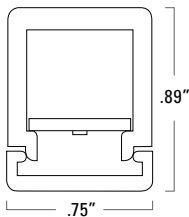

CONSTRUCTION

An extruded aluminum housing and fully gasketed assembly insure heat dissipation and ingress protection to IP67. Stainless steel hardware and mechanical attachment promote easy installation and longevity