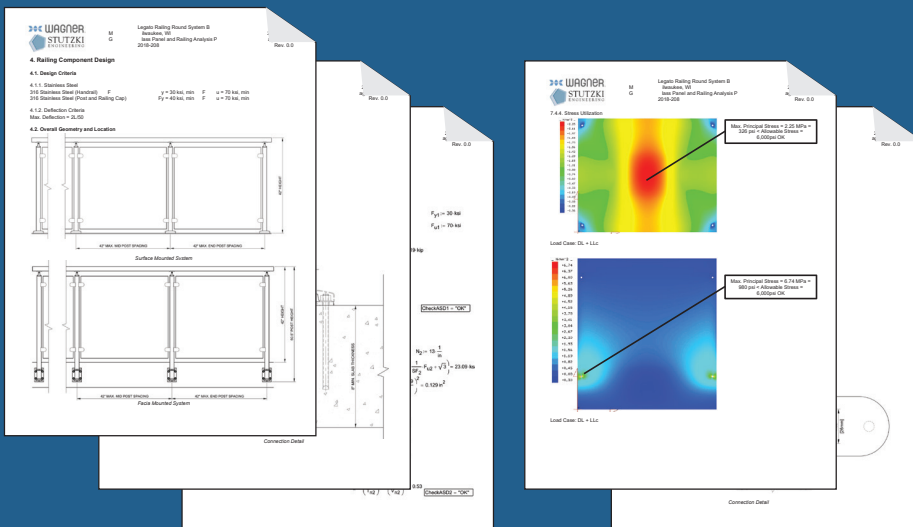

Legato™ Application Guide

Stock Legato™ post systems are installation ready, supported by an application guide featuring full structural calculations performed by third party engineers.

The Legato™ Application Guide includes a complete P.E. structural analysis for all stock Legato™ post systems.

All orders will receive a copy of the Application Guide. To download beforehand, please visit Legato™ at Wagner Architectural and click the link at the bottom.

www.wagnerarchitectural.com