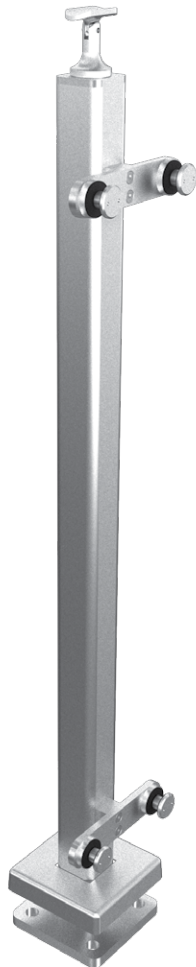

Square Post