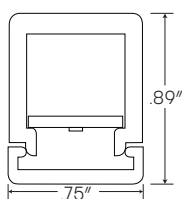

LUMENLINEAR™ SYMMETRIC

Another Lumenrail® Component
for Life Safety and Light

PROJECT NAME: _____

REP AGENCY: _____

APPROX. LINEAR FT: _____

SERVICE OPTIONS: ☐ Field Measure ☐ Job Site Support ☐ System Installation

SCAN QR CODE
for technical information,
downloads and instructions.

PART NUMBER BUILDER

LULS30K40120TS-18	LULS						
EXAMPLE	FIXTURE TYPE	COLOR TEMP	FIXTURE WATTAGE	BEAM ANGLE	LENS OPTION	LENGTH	
	LULS- Lumenlinear™	27K- 2700 K 30K- 3000 K 35K- 3500 K 40K- 4000 K 50K- 5000 K	BLU- Blue GRN- Green RED- Red AMB- Amber	20- 1.85 W/FT 40- 3.57 W/FT 60- 5.45 W/FT	70- 70° Spread 120- 120° Spread	TS- Transparent Symmetric MS- Matte Symmetric	6- 7.64" 36- 37.14" 12- 13.51" 42- 43.07" 18- 19.39" 48- 48.95" 24- 25.33" 54- 54.89" 30- 31.23"

ELECTRICAL SPECIFICATIONS

All electrical connections to be made by a qualified electrician in accordance with all national, state and local electrical codes.	24VDC	ETL LISTED WET, UL 1598/CSA 22.2	0-10V INPUT (PWM)	-40°F TO +120°F
	INPUT VOLTAGE	CERTIFICATIONS	DIMMING	OPERATING TEMP
	CLASS 2 REQUIRED	5 YEARS	UP TO 77 LM/W LED	UP TO 88 (95+ AVAIL. UPON REQUEST)
	DRIVER	WARRANTY	EFFICIENCY	CRI
				18" (X2) WIRE LENGTH

Longer lengths available
by request.

CONSTRUCTION

An extruded aluminum housing and fully gasketed assembly insure heat dissipation and ingress protection to IP67. Stainless steel hardware and mechanical attachment promote easy installation and longevity.