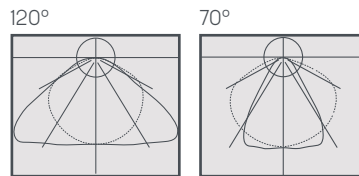

Specifications subject to change without notice. Verify data at time of order.

- Industry leading output:
70° and 120° symmetric beam spreads
- Matte and transparent lens options
- Available in: 152, 284 or 413 lpf
(4000 K Values)
- IES full cutoff classification when installed in
Wagner Architectural Systems handrail
- Fully gasketed, extruded aluminum housing
- ETL wet location listed, UL1598 certified
- 5 year warranty
- Cast 316 stainless steel, mechanical
mounting, secure, but easily serviceable
- CCT standard in 5 white options
- 4 solid color options
- Up to 88 CRI standard, 95+ available upon
request
- 9 standard lengths from 6" to 54"

SCAN QR CODE
for technical information,
downloads and instructions.

PART NUMBER BUILDER

LULS30K40120TS-18	LULS						
EXAMPLE	FIXTURE TYPE	COLOR TEMP	FIXTURE WATTAGE	BEAM ANGLE	LENS OPTION	LENGTH	
	LULS- Lumenlinear™	27K- 2700 K 30K- 3000 K 35K- 3500 K 40K- 4000 K 50K- 5000 K	BLU- Blue GRN- Green RED- Red AMB- Amber	20- 1.85 W/FT 40- 3.57 W/FT 60- 5.45 W/FT	70- 70° Spread 120- 120° Spread	TS- Transparent Symmetric MS- Matte Symmetric	6- 7.64" 36- 37.14" 12- 13.51" 42- 43.07" 18- 19.39" 48- 48.95" 24- 25.33" 54- 54.89" 30- 31.23"

PHOTOMETRICS

The symmetric output can be specified in narrow 70° or industry leading wide 120° beam spreads. Installed in Wagner Lumenrail®, Lumenlinear achieves full IES cutoff. Reports to view or download are available by scanning the QR code or visiting our website.